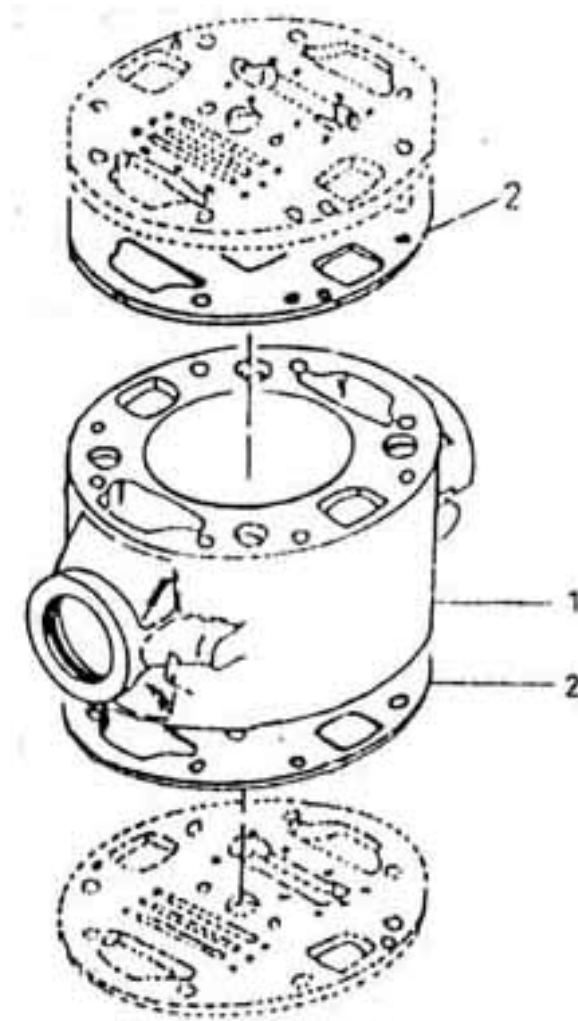

13. ASSEMBLY CYLINDER - MODEL 7 x 5 LUB

All manufacturer's names, numbers, photos, product description and/or part numbers are used for reference purposes only & it is not implied that any part listed is the product of these manufacturers. Since Approvement are made from time to time, the illustration and specifications are subject to change without notice.

13. ASSEMBLY CYLINDER - MODEL 7 x 5 LUB

No.	Description	Ref Part No.	QTY
–	Assembly Cylinder	70402714	–
1	– Cylinder	70412903	1
2	– Gasket Cylinder	39541990	2